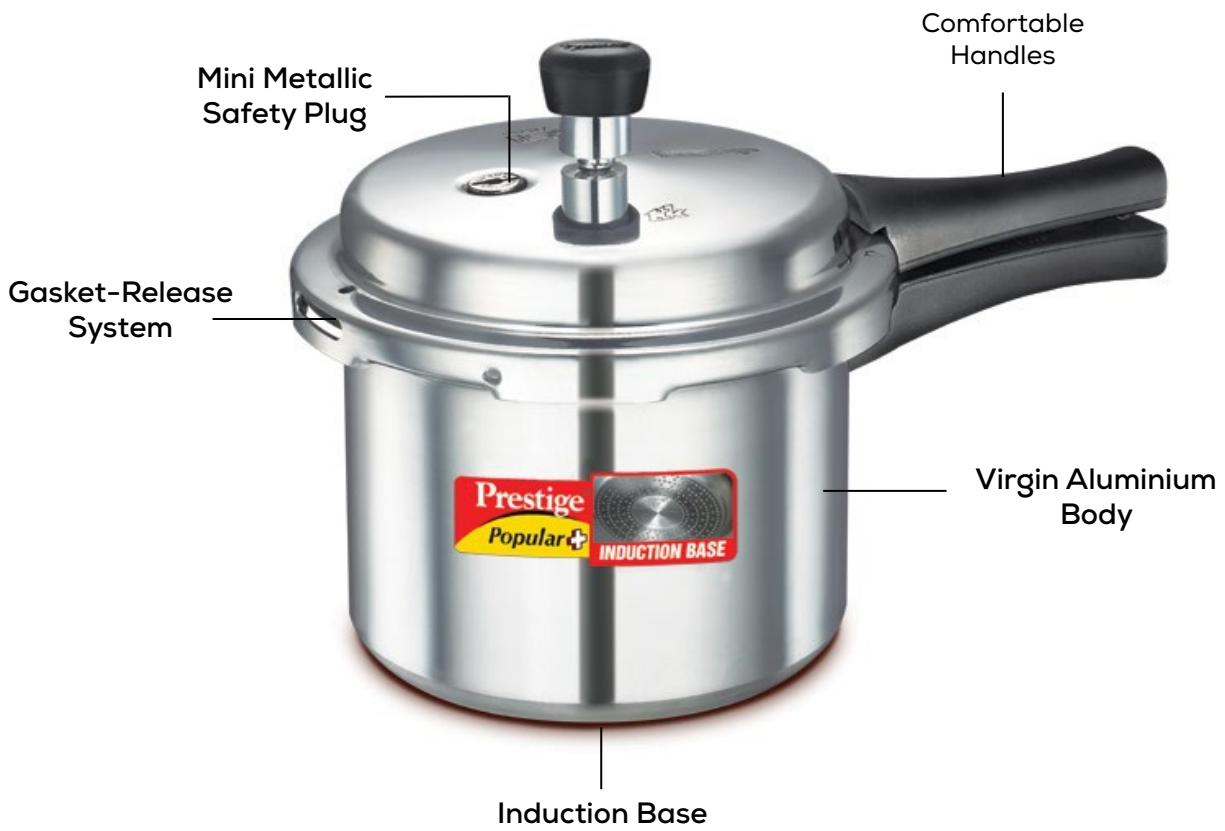

Popular+

DEEP PAN PRESSURE COOKER

SKU CODE	MRP	CP
10212-Senior	₹ 2860.00	06
10211-Junior	₹ 2410.00	06