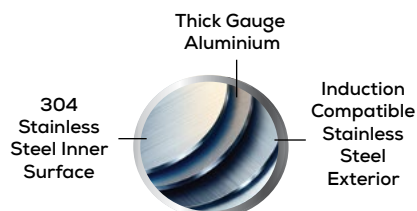

TASLA 6 PC SET

SKU CODE	MRP	CP
38263	₹ 8995.00	02

**10
YEAR
WARRANTY
ON PRODUCT**