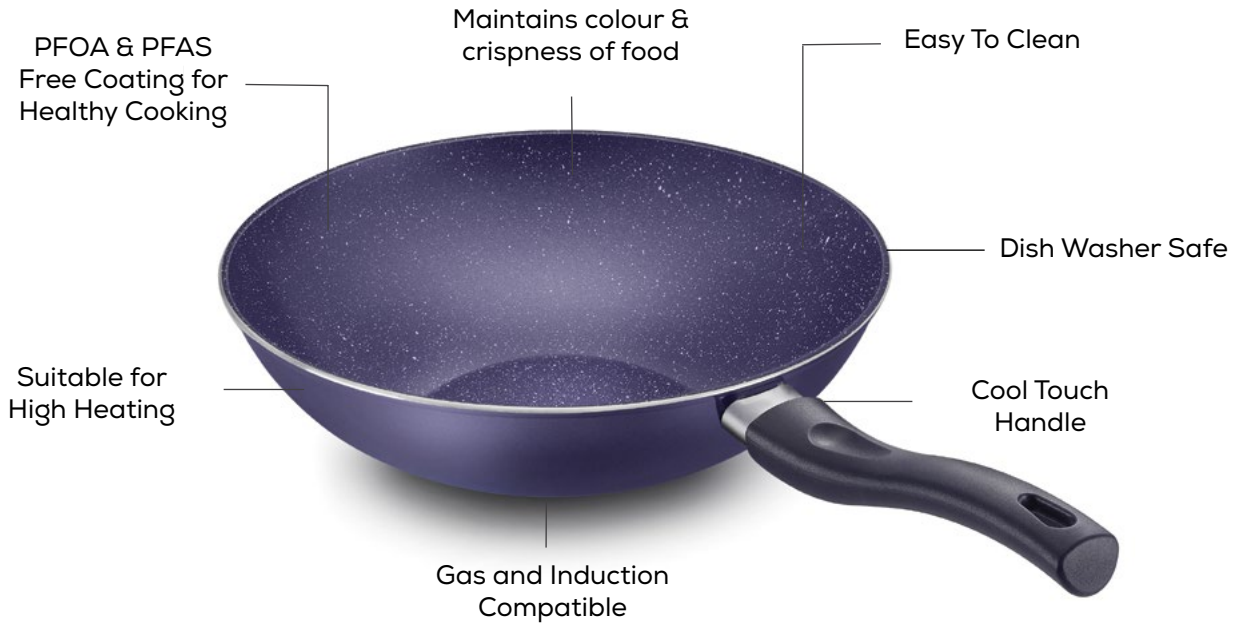

**BUILD YOUR
KITCHEN SET-3PCS SET**

SKU CODE	MRP	CP
36316	₹ 4220.00	04

Kadai With Lid 24cm | Omni Tawa 28cm | Fry Pan 24cm

**BUILD YOUR
KITCHEN SET-4PCS SET**

SKU CODE	MRP	CP
36300	₹ 5430.00	04

Kadai With Lid 24cm | Omni Tawa 28cm | Fry Pan 24cm | Milk Pan With Lid 16cm

RANGE OF CERAGLIDE CERAMIC
COOKWARE

CERAGLIDE

CERAMIC NON-STICK COOKWARE

OMNI TAWA

SKU CODE	MRP	CP
38258-25 cm	₹ 1050.00	08
38259-28 cm	₹ 1250.00	08

FRY PAN

SKU CODE	MRP	CP
38248-18 cm	₹ 750.00	10
38249-20 cm	₹ 875.00	08
38250-22 cm	₹ 950.00	08
38251-24 cm	₹ 1150.00	08
38252-26 cm	₹ 1275.00	08
38264-28 cm	₹ 1375.00	08