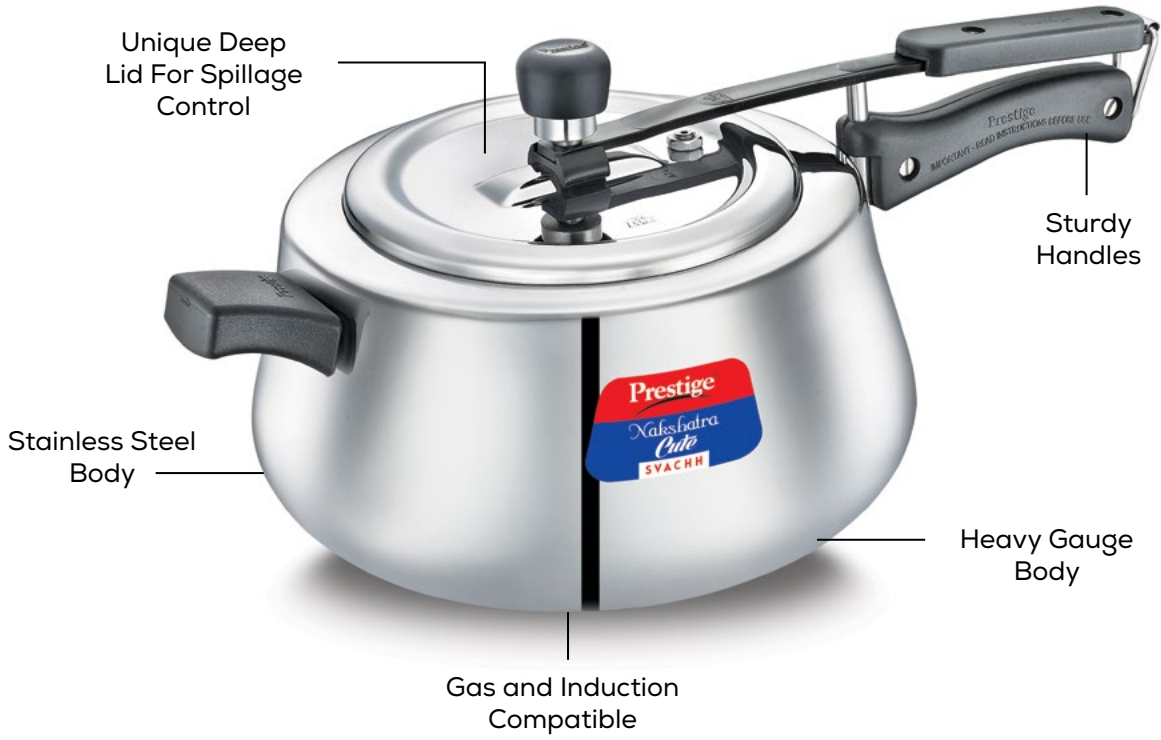

SVACHH
Nakshatra
Cute

**STAINLESS STEEL
PRESSURE COOKER**

SKU CODE	MRP	CP
20148-3.0 Litre	₹ 3150.00	06