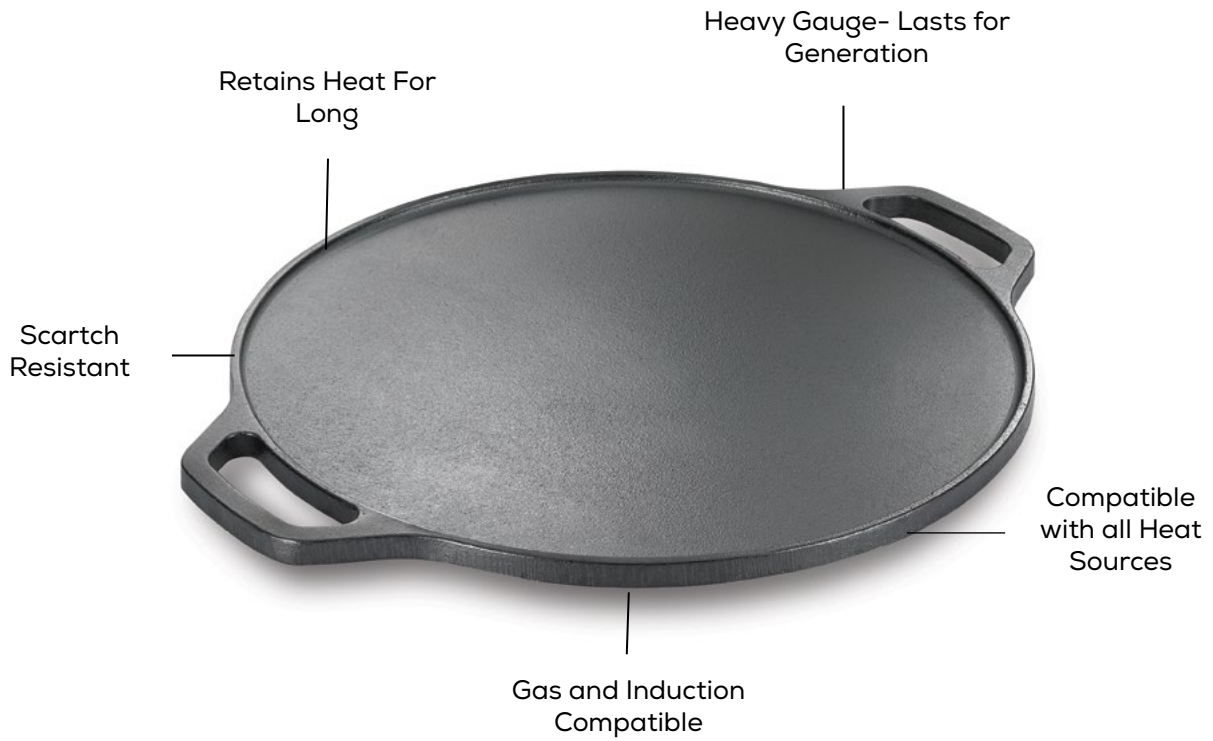

CAST IRON

KADAI

SKU CODE	MRP	CP
30561-26cm	₹ 2680.00	06