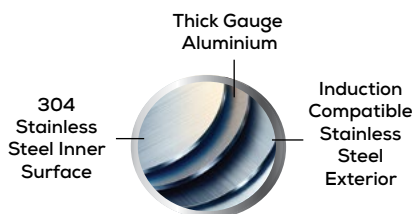

OUTER LID HANDI PRESSURE COOKER

SKU CODE	MRP	CP
20706-3.0 Litre	₹ 3745.00	06
20707-5.0 Litre	₹ 4745.00	04